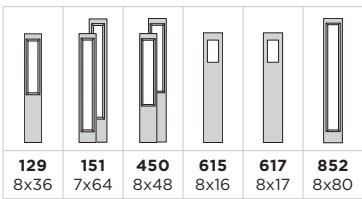

EXPO

IRON

CLASSIC

TEXTURES

LINEA

ESSENTIA