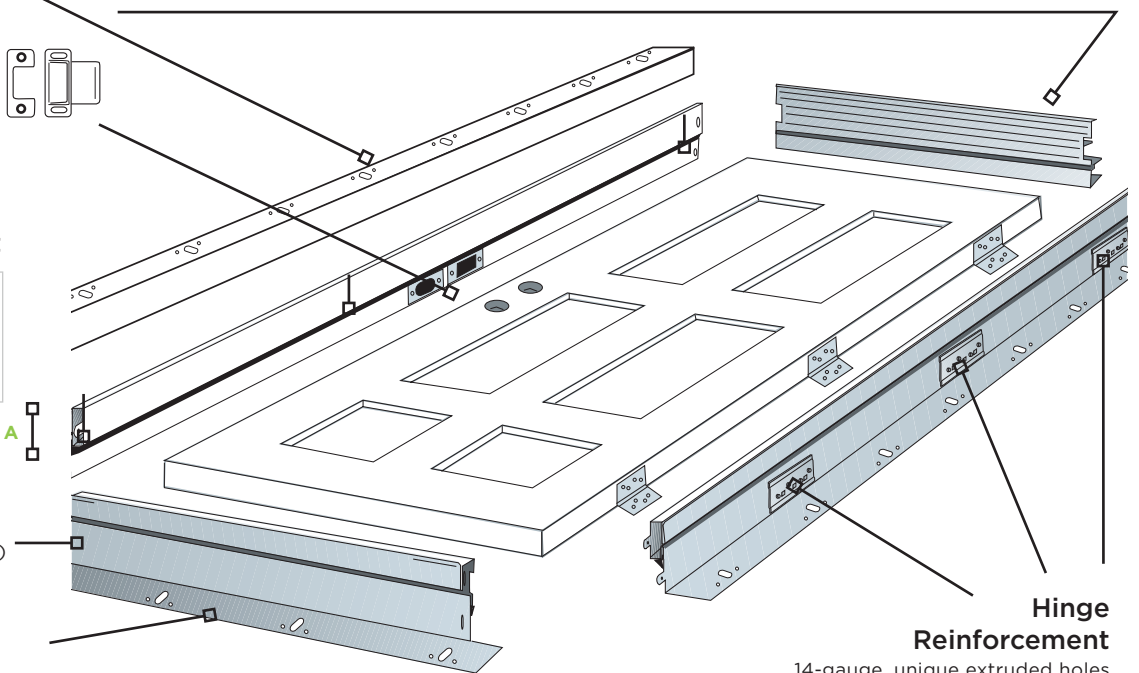

Primed White Galvanized Steel

Galvanized 20-gauge steel provides superior corrosion resistance, matches our Masonite HD bright white doors, and is an ideal surface for painting