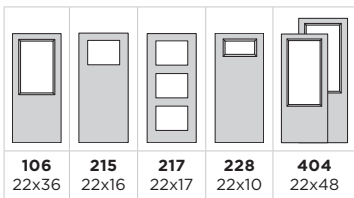

EXPO

IRON

CLASSIC

TEXTURES

LINEA

ESSENTIA