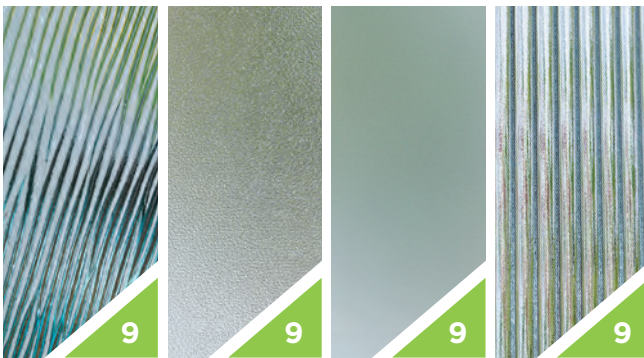

Chord / 115

Pear / 116

Pearl. / 140

Quill. / 119