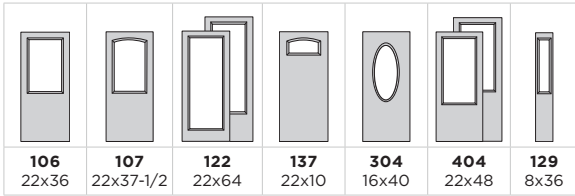

Belleville, Oak Textured with 16x40 Oval Glass / 8x48 Sidelites

EXPO

IRON

CLASSIC

TEXTURES

LINEA

ESSENTIA

PRIVACY RATING **1** — **5** — **10**  
Least Obscure — Most Obscure