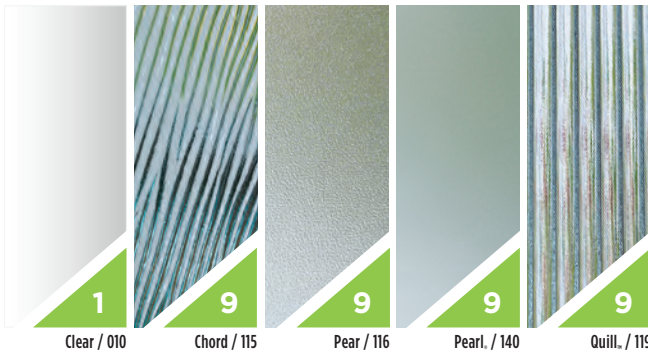

PRIVACY RATING 1 — 9 — 10
Least Obscure Most Obscure