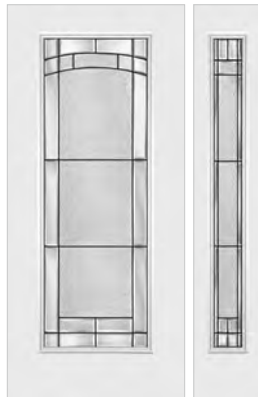

Door BFT-404-328-1 / Sidelite BFTSL-450-328-1

Door SHD-122-328-X / Sidelite SHDSL-151-328-X

Sta-Tru, HD Steel with 22x64 Glass / 7x64 Sidelite