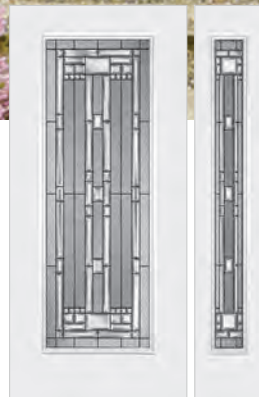

Door MHD-122-366-X
Sidelite MHDSC-131-366-X

Masonite, HD Steel with
22x64 Glass / 7x64 Sidelite