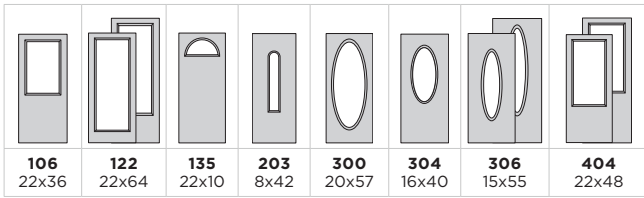

# Marquise Glass

778 - P PLATINUM CAMING

EXPO

IRON

CLASSIC

TEXTURES

LINEA

ESSENTIA