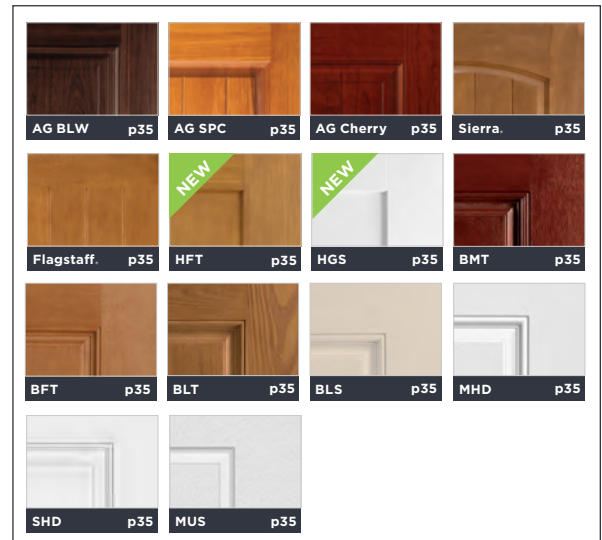

Distinct Glass Collections

FOR EVERY STYLE

AVANTGUARD

LUXURY FIBERGLASS FINISH

p8

BARRINGTON

ULTIMATE STYLE & DURABILITY

p12

VISTAGRANDE

BRING THE OUTDOORS IN

p16

HERITAGE SERIES

AUTHENTIC CRAFTSMAN DETAIL

p24

MODERN DOOR

CONTEMPORARY MINIMALISTIC DESIGNS

p28

MASONITE

PANELS

p32