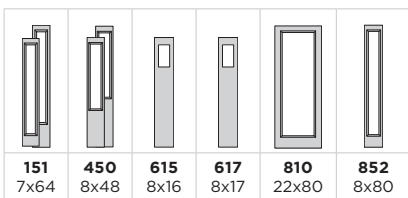

Textured Glass

T - TEXTURED

EXPO

IRON

CLASSIC

TEXTURES

LINEA

ESSENTIA

Chord 115 / T