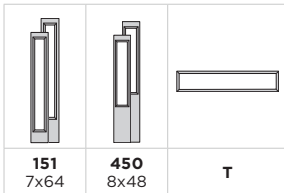

Belleville, Oak Textured with 16x40 Oval Glass / 8x48 Sidelites

EXPO

IRON

CLASSIC

TEXTURES

LINEA

ESSENTIA

PRIVACY RATING **1** — **5** — **10**  
Least Obscure — Most Obscure