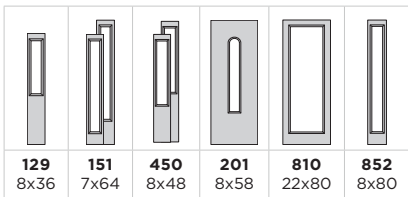

# Marquise Glass

778 - P PLATINUM CAMING

EXPO

IRON

CLASSIC

TEXTURES

LINEA

ESSENTIA