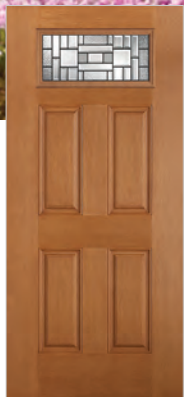

Door BLS-106-366-1P
Sidelite BLSL-129-366-1

Door BFT-228-366-4

Belleville, Fir Textured with
22x10 Glass