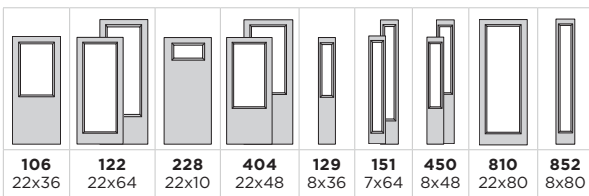

Door BLS-40M-364-2

Belleville. Oak Textured with 22x48 Glass

Door SHD-404-364-1  
Sidelite SHDSL-151-364-X

Sta-Tru. High-Definition Steel Hollister, with 22x48 Glass / 7x64 Sidelite

PRIVACY RATING **1** ——— **7** **10**  
Least Obscure ——— Most Obscure