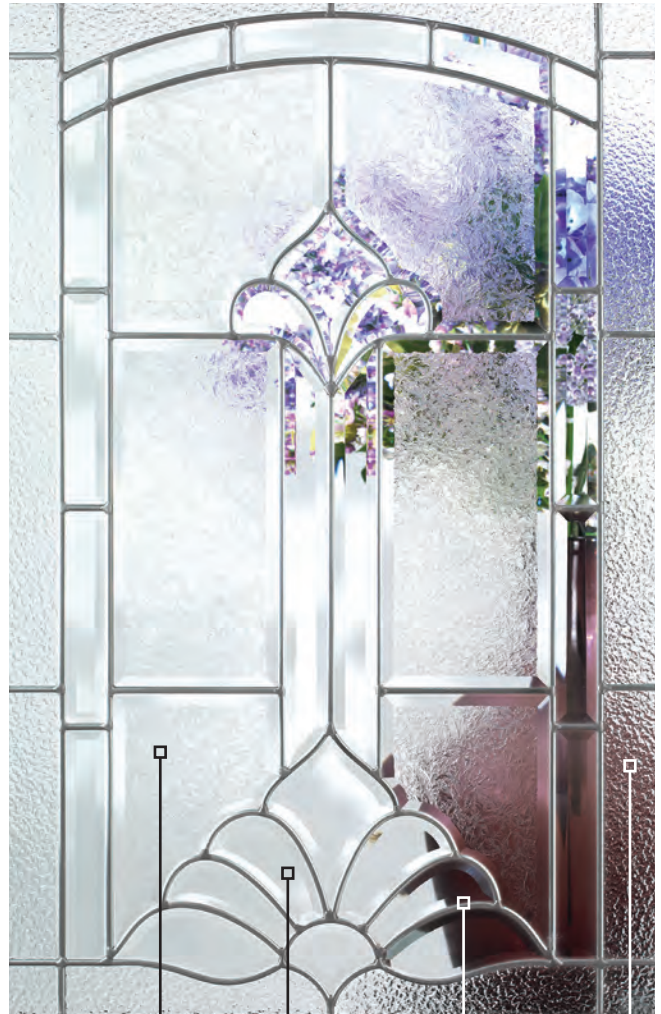

Glue Chip Beveled Glass   Clear Beveled Glass   Platinum Caming   Granite Glass