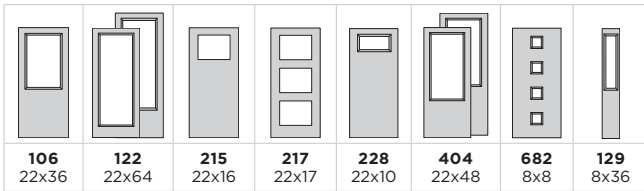

Textured Glass

T - TEXTURED

EXPO

IRON

CLASSIC

TEXTURES

LINEA

ESSENTIA

Chord 115 / T