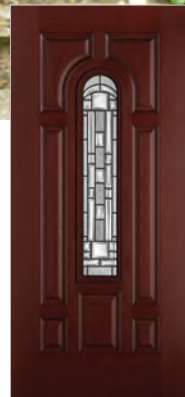

Door BMT-203-366-7

Belleville, Mahogany 8P
Parliament with 8x42 Glass