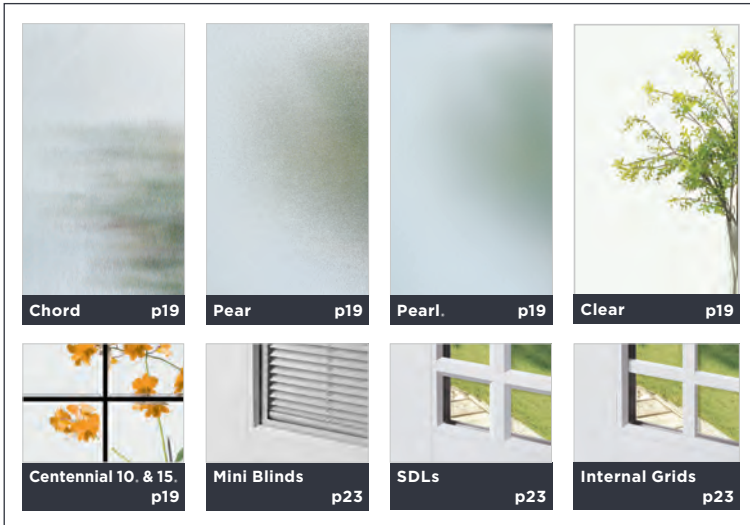

VISTAGRANDE

BRING THE OUTDOORS IN

p16