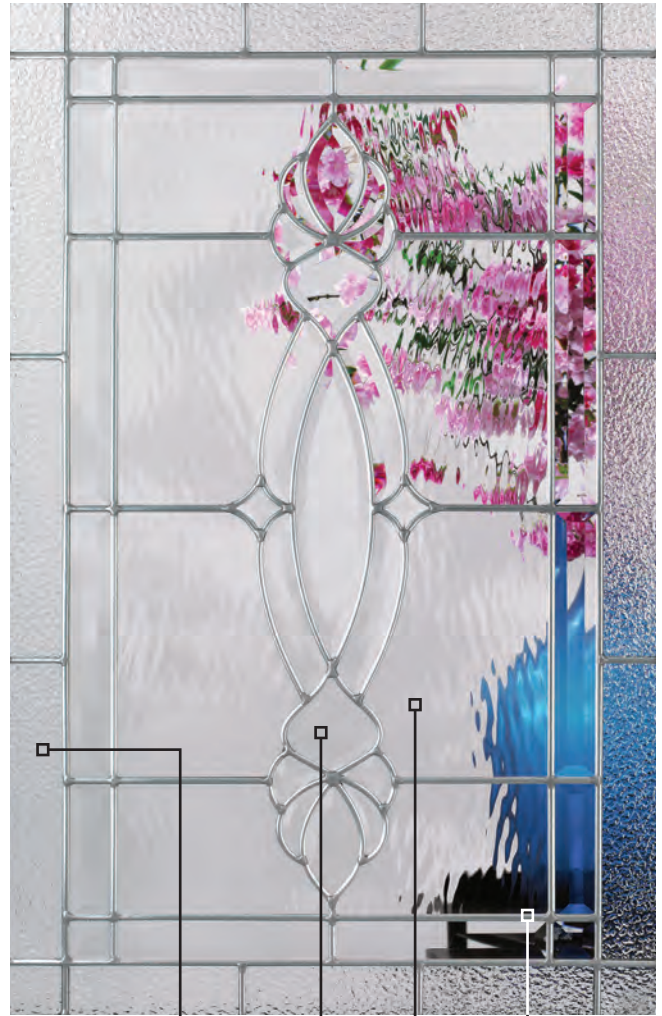

Granite Glass | Clear Beveled Glass | Aqua Glass | Platinum Caming