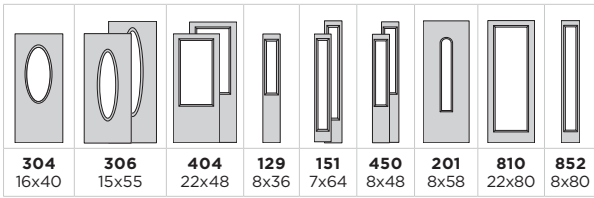

Madrid Glass

900 - AB ANTIQUE BLACK CAMING

EXPO

IRON

CLASSIC

TEXTURES

LINEA

ESSENTIA

Sta-Tru. HD Steel 8P Parliament with 8x42 Glass

Door SHD-203-900-7