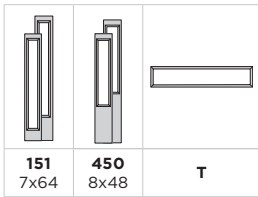

Belleville, Smooth with 22x64 Glass / 7x64 Glass

Door BLS-122-338-X  
Sidelite BLSL-151-338-X

EXPO

IRON

CLASSIC

TEXTURES

LINEA

ESSENTIA