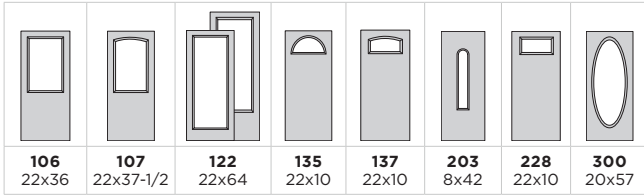

Madrid Glass

900 - AB ANTIQUE BLACK CAMING

EXPO

IRON

CLASSIC

TEXTURES

LINEA

ESSENTIA

Sta-Tru. HD Steel 8P Parliament with 8x42 Glass

Door SHD-203-900-7