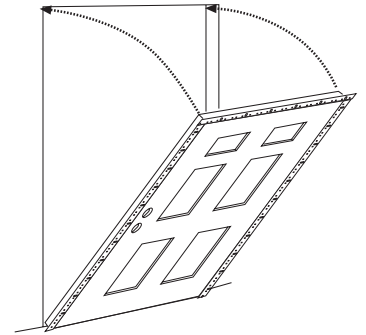

Fast-Frame.

ADJUSTABLE KERFED STEEL REPLACEMENT FRAMES

The Ultimate Adjustable Kerfed Steel Door Frame

Fast-Frame's advanced design adds a new dimension of flexibility and durability to Masonite's steel entry door line. Developed and manufactured exclusively for Masonite by Timely., Fast-Frame features a full 1" of adjustability to accommodate almost any variation in wall construction. This easy-to-install, user-friendly, kerfed steel door frame system is applicable to a full range of residential and commercial applications—wood or steel stud construction. Timely's expertise in innovating and manufacturing steel door frame components is second to none. Fast-Frame is engineered to meet the most stringent code requirements including structural, impact and 90-minute fire ratings.