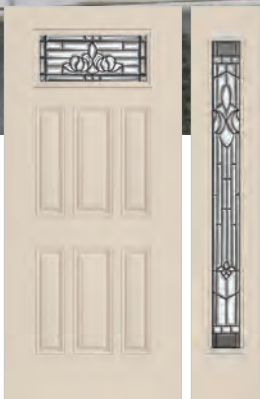

Belleville, Smooth with
22x10 Glass / 7x64 Sidelite

Door BLS-228-900-6
Sidelite BLSSL-151-900-X