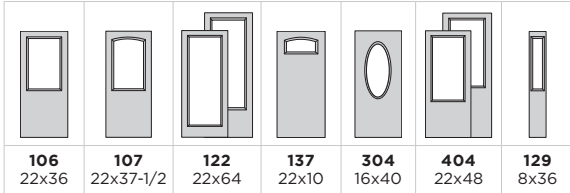

Belleville, Smooth with 22x64 Glass / 7x64 Glass

Door BLS-122-338-X  
Sidelite BLSL-151-338-X

EXPO

IRON

CLASSIC

TEXTURES

LINEA

ESSENTIA